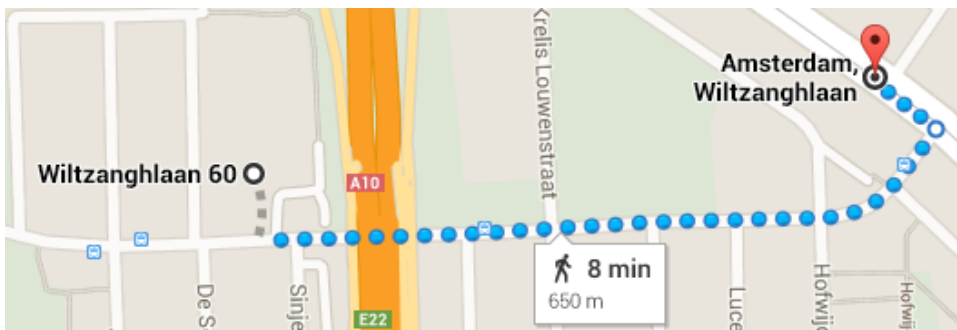

WOW

Address WOW

Wiltzanghlaan 60
1061 HC Amsterdam
(+31) 20 705 94 01

From Schiphol Airport:

- Take the train to station Amsterdam Sloterdijk.
- From there take tram 12 (direction Amstelstation). Get off at stop Wiltzanghlaan. After you exit the tram, walk to your right and turn left onto the Wiltzanghlaan. Walk straight for approximately 650 meters until you see WOW on your right (it's behind the viaduct).

From Central Station

- Take bus 21 (direction Geuzenveld) leaving from Central Station and get off at stop Bos en Lommerplein. (not Bos en Lommerweg)
- After you exit the bus, walk to your right and take the first street on the left (Gulden Winkelplantsoen). You should pass the Vomar supermarket on your left. Continue straight onto the Gulden Winkelstraat until you reach the Wiltzanghlaan.
- Turn left, walk underneath the viaduct and you will see WOW on your right hand side.