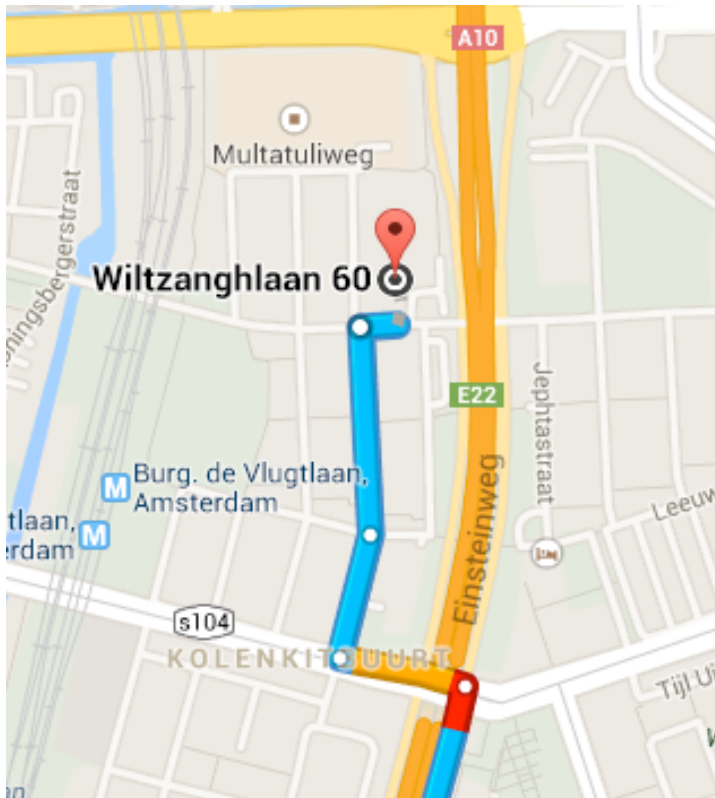

WOW

Travelling to WOW by car?

WOW Amsterdam is located on the **Wiltzanghlaan 60** next to the main highway surrounding Amsterdam, the A10.

When driving to WOW from the **south side** of the Amsterdam:

Take the A10 towards 106/Ring/Zaanstad/Leeuwarden
Take the s105 exit toward Geuzenveld/Slotermeer/De Baarsjes
Turn left onto Bos en Lommerplein/s104
Turn right onto Jan van Schaffelaarplantsoen
Continue onto De Schaapherderstraat
Turn right onto Wiltzanghlaan. WOW will be on the left.

WOW Amsterdam
Wiltzanghlaan 60, 1061 HC Amsterdam
(+31)20 - 7059400

WOW

When driving to WOW from the **north side** of the city:

Take the A10 to Bos en Lommer.

Take the s104 exit toward s103/Bos en Lommer/Slotermeer

Turn right onto Bos en Lommerplein/s104

Turn right onto Jan van Schaffelaarplantsoen

Continue onto De Schaapherderstraat

Turn right onto Wiltzanghlaan. WOW will be on the left.

WOW Amsterdam
Wiltzanghlaan 60, 1061 HC Amsterdam
(+31)20 - 7059400